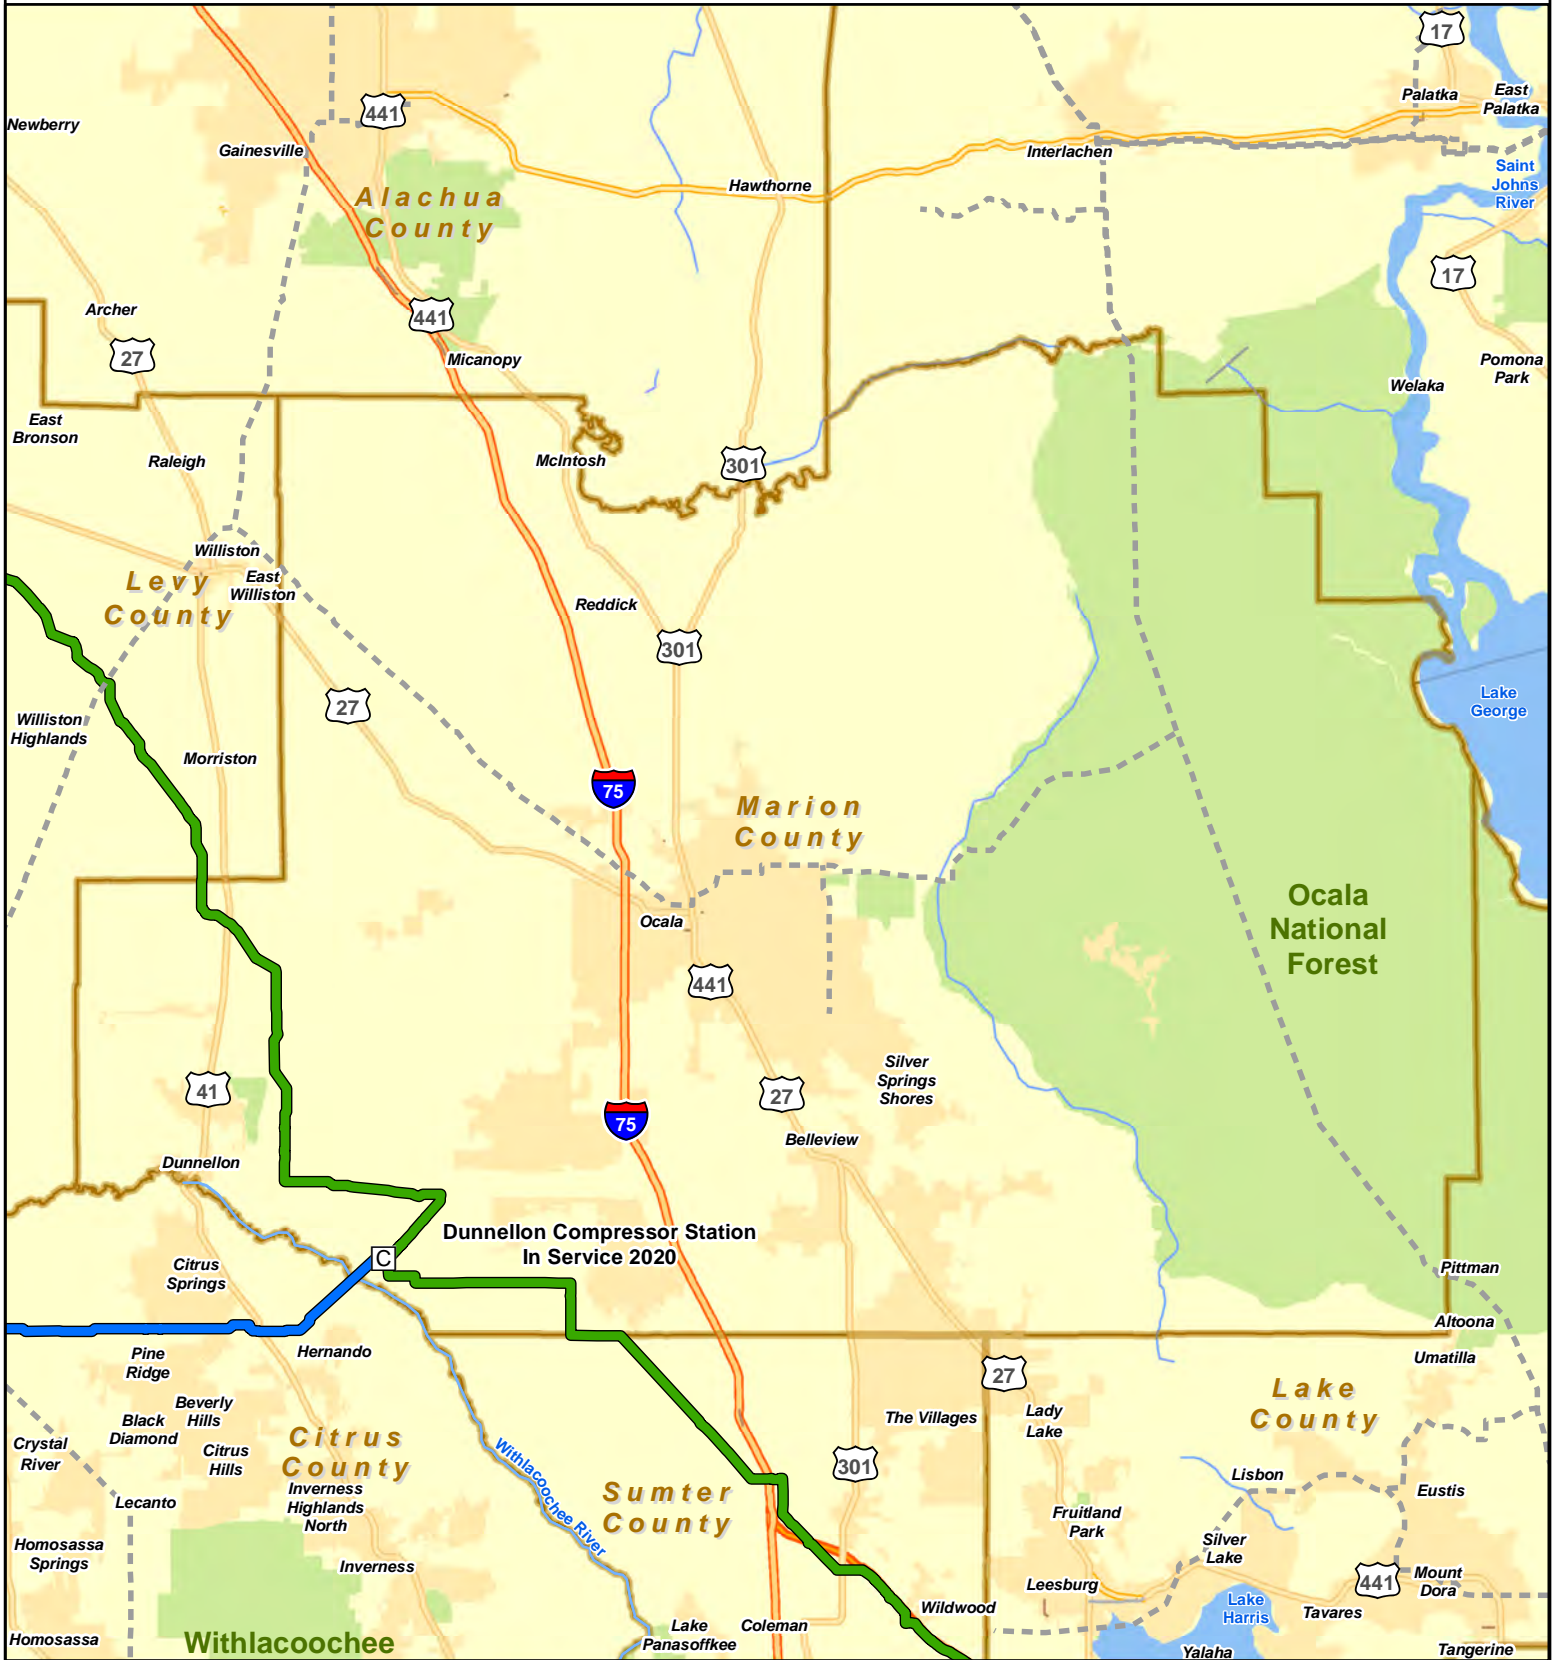

MARION COUNTY, FLORIDA

Legend

- C PROPOSED COMPRESSOR STATION LOCATION
- PROPOSED SABAL TRAIL PIPELINE
- PROPOSED SABAL TRAIL CITRUS COUNTY LINE
- EXISTING PIPELINES