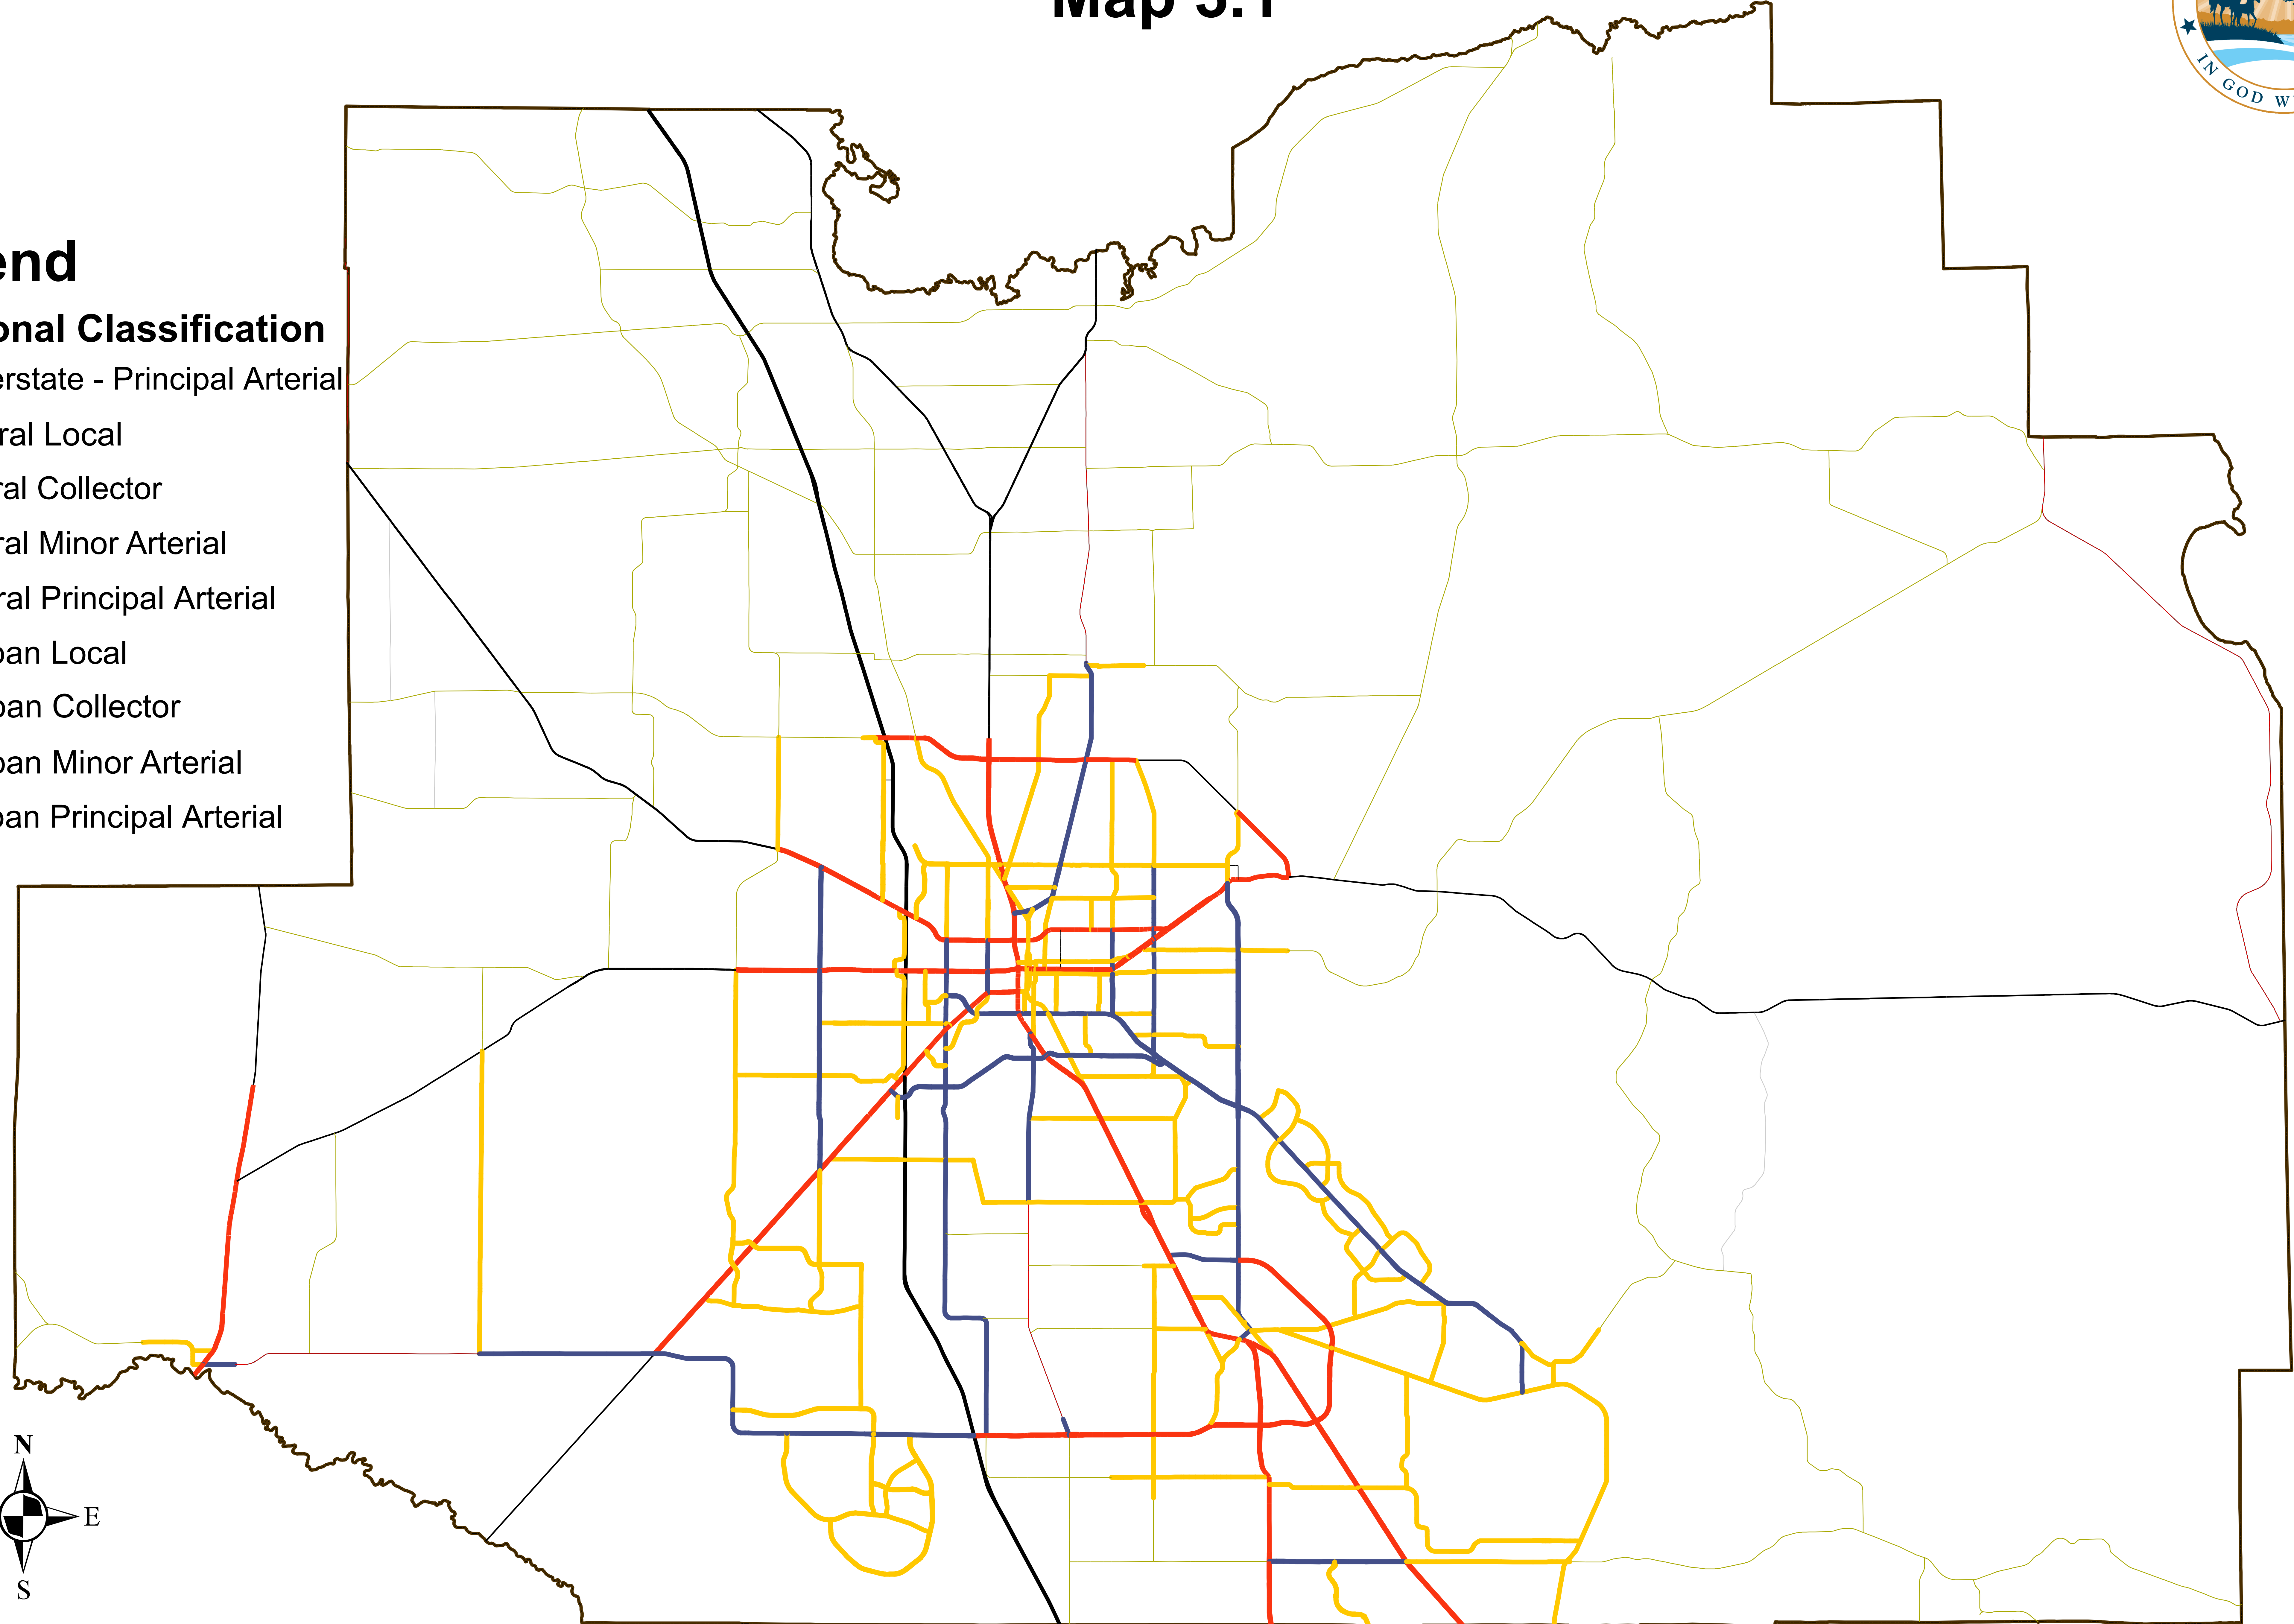

Marion County Future Traffic Circulation- 2045

Map 3.1

Legend

Functional Classification

- Interstate - Principal Arterial
- Rural Local
- Rural Collector
- Rural Minor Arterial
- Rural Principal Arterial
- Urban Local
- Urban Collector
- Urban Minor Arterial
- Urban Principal Arterial

Notes:
1. ROADS IN MUNICIPALITIES ARE NOT MAINTAINED BY THE COUNTY. SHOWN FOR INFORMATIONAL PURPOSES ONLY.
2. SOURCE: FLORIDA DEPARTMENT OF TRANSPORTATION INVENTORY 2018

Produced by Marion County Growth Services
Date: April 5, 2018